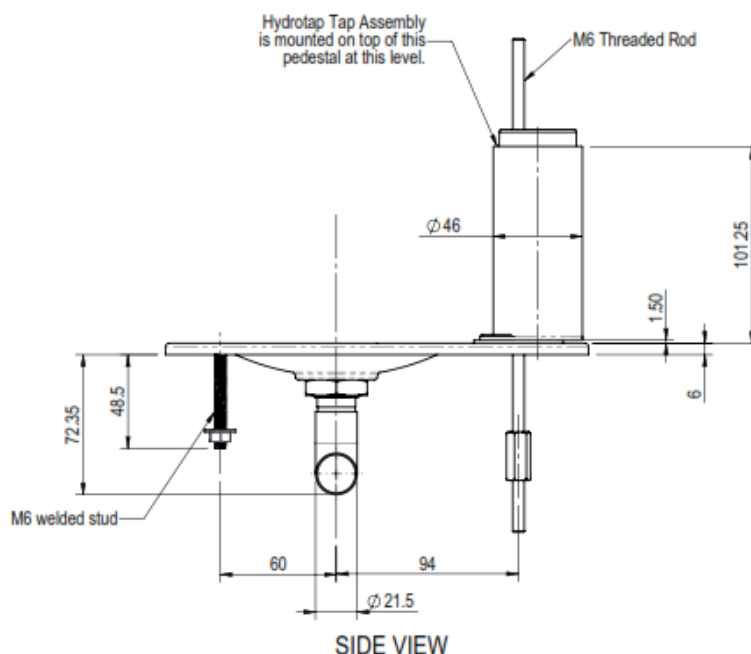

www.acsbathrooms.com.au