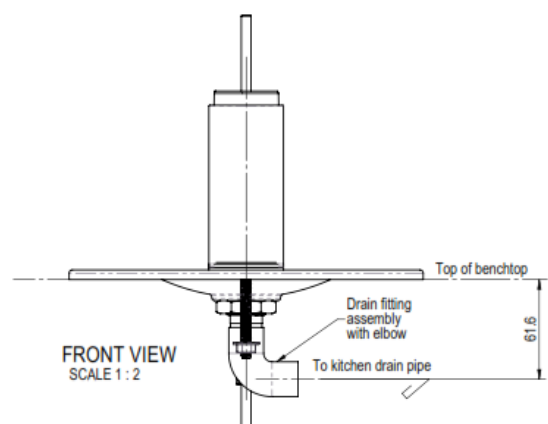

www.acsbathrooms.com.au