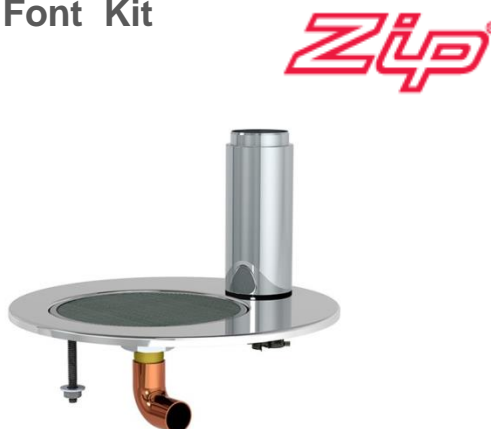

The last bastion of privacy, a space of peace and tranquillity, your Bathroom
Enjoy the look and feel of our European Bathroom fittings and fixtures.
Designed and made to the highest International and Australian standards.

Zip HydroTap Miniboil Elite Font Kit

SYDNEY
Woollahra
33 Edgecliff Road
Woollahra NSW 2025
T 02 9386 9809

Crows Nest
113a Willoughby Road
Crows Nest NSW 2065
T 02 9460 6111

Chatswood
Unit 36/28 Barcoo Street
Chatswood NSW 2067
T 02 9882 2044

MELBOURNE
Richmond
229 Swan Street
Richmond VIC 3121
T 03 9428 9996

- Code : ZIP-13
- Incl. 100mm Extension
- Fits HydroTaps Miniboil Elite only
- Mount your Zip HydroTap anywhere on your bench.
- Stainless Steel Base.
- Dimensions: 218.5 mm
- Australian Made.