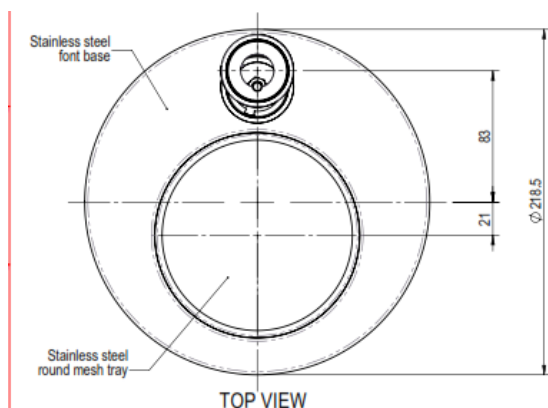

www.acsbathrooms.com.au