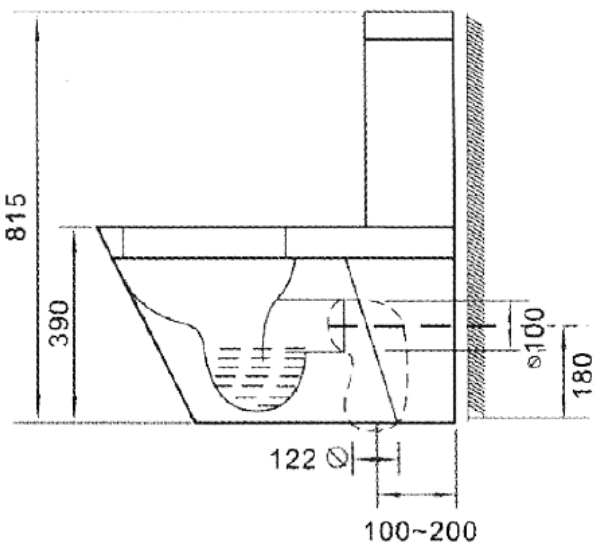

The last bastion of privacy, a space of peace and tranquillity, your Bathroom
Enjoy the look and feel of our European Bathroom fittings and fixtures.
Designed and made to the highest International and Australian standards.

**Amore Back to the Wall Suite W/ - Detachable Soft Close Seat
VOLA-03**

- **CODE: VOLA-03**
- **Set Out 80-200mm**
- **S/P Trap Installation**
- **Fully Glazed**
- **Stainless Steel Hinges**
- **Soft Close Seat - Detachable**
- **WELS 4 Star Rating**
- **3.2 Litres per minute**
- **WELS Licence Number: 1156**
- **WELS Registration No: L01635**
- **AS/NZS 3718:2003**

SYDNEY
Woollahra
163 Edgecliff Road
Woollahra NSW 2025
T 02 9386 9809

Crows Nest
113A Willoughby Road
Crows Nest NSW 2065
T 02 9460 6111

MELBOURNE
Richmond
229 Swan Street
Richmond VIC 3121
T 03 9428 9996

QUEENSLAND
Fortitude Valley
Shop 2, 826 Ann Street
Fortitude Valley QLD 4006
T 07 3852 6363