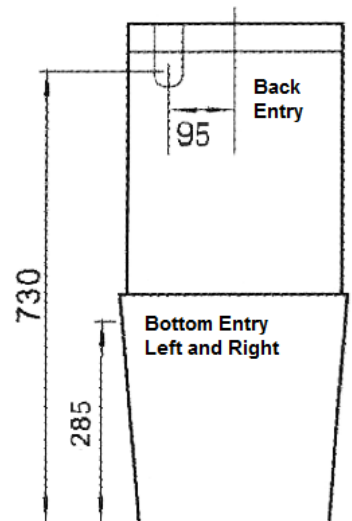

The last bastion of privacy, a space of peace and tranquillity, your Bathroom
Enjoy the look and feel of our European Bathroom fittings and fixtures.
Designed and made to the highest International and Australian standards.

**Amore Back to the Wall Suite W/ - Detachable Soft Close Seat
VOLA-03**

- **CODE: VOLA-03**
- **Set Out 80-200mm**
- **S/P Trap Installation**
- **Fully Glazed**
- **Stainless Steel Hinges**
- **Soft Close Seat - Detachable**
- **WELS 4 Star Rating**
- **3.2 Litres per minute**
- **WELS Licence Number: 1156**
- **WELS Registration No: L01635**
- **AS/NZS 3718:2003**

SYDNEY
Woollahra
163 Edgecliff Road
Woollahra NSW 2025
T 02 9386 9809

Crows Nest
113A Willoughby Road
Crows Nest NSW 2065
T 02 9460 6111

MELBOURNE
Richmond
229 Swan Street
Richmond VIC 3121
T 03 9428 9996

QUEENSLAND
Fortitude Valley
Shop 2, 826 Ann Street
Fortitude Valley QLD 4006
T 07 3852 6363