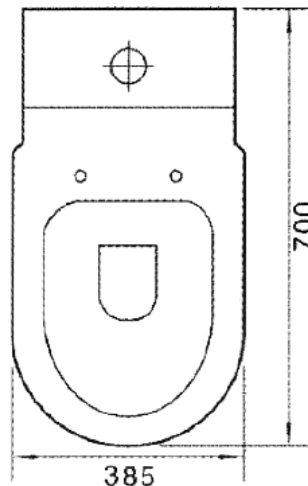

The last bastion of privacy, a space of peace and tranquillity, your Bathroom
Enjoy the look and feel of our European Bathroom fittings and fixtures.
Designed and made to the highest International and Australian standards.

**Amore Back to the Wall Suite W/ - Detachable Soft Close Seat
VOLA-03**

- **CODE: VOLA-03**
- **Set Out 80-200mm**
- **S/P Trap Installation**
- **Fully Glazed**
- **Stainless Steel Hinges**
- **Soft Close Seat - Detachable**
- **WELS 4 Star Rating**
- **3.2 Litres per minute**
- **WELS Licence Number: 1156**
- **WELS Registration No: L01635**
- **AS/NZS 3718:2003**

SYDNEY
Woollahra
163 Edgecliff Road
Woollahra NSW 2025
T 02 9386 9809

Crows Nest
113A Willoughby Road
Crows Nest NSW 2065
T 02 9460 6111

MELBOURNE
Richmond
229 Swan Street
Richmond VIC 3121
T 03 9428 9996

QUEENSLAND
Fortitude Valley
Shop 2, 826 Ann Street
Fortitude Valley QLD 4006
T 07 3852 6363