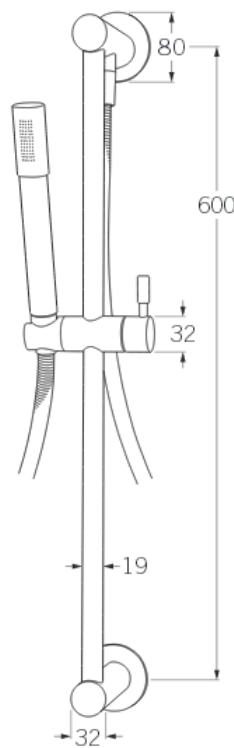

- Code: VOD-17
- Superior Quality Australian Made
- 3 Star WELS Rating
- Various Finishes
- 15 Year Warranty