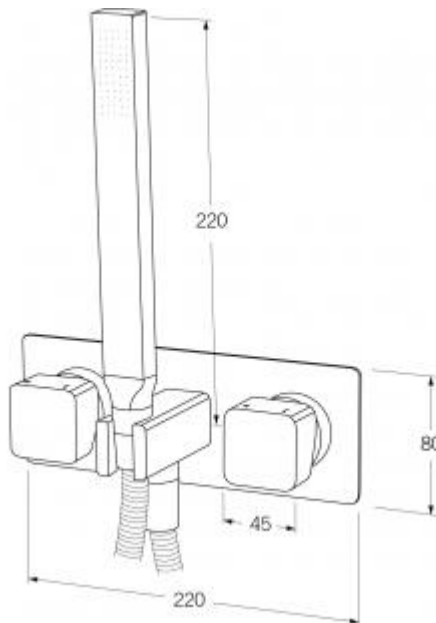

- Code: SUB-12
- Superior Quality Australian Made
- 3 Stars WELS Rating
- Various Finishes
- 15 Year Warranty