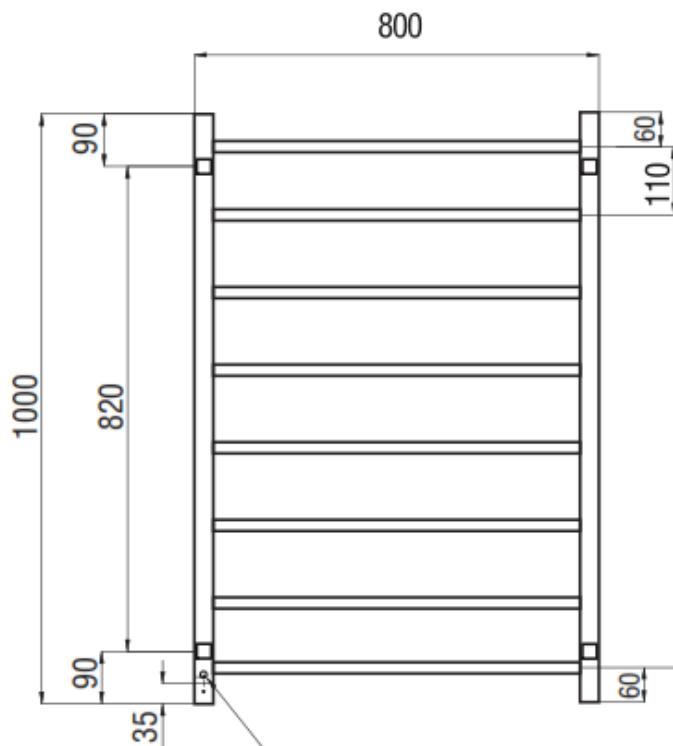

- Code: SQ03MB
 Size: 800 x 1000 x 110 mm
 Material: 304 Grade Stainless Steel
 Finish: Matt Black
 Options: Hard Wired or Plug in
 Left or Right Hand Power Connection
 Power: 130 Watts
 Bars: 8 Bars
 Vertical Bars 31mm x 31mm Diameter
 Horizontal Bars 19mm x 19mm Diameter
 Features: Square Profile Straight Bars

Cable exits the back 35mm from bottom of rail -
 when ordering please specify left or
 right side as viewed from the FRONT