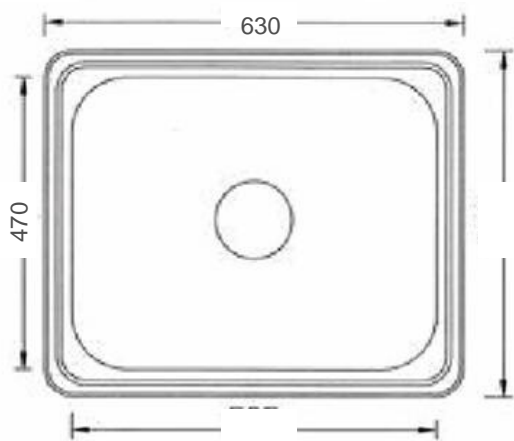

**SINGLE DROP IN STAINLESS STEEL TUB**

- Code: SDTS-01
- 630 x 470 x 220 mm
- 0, 1 or 2 Tap Holes
- Superior Quality 304 Stainless
- Drop In
- Polished Stainless Steel
- Australian Standard (SAI)
- AS/NZS 3718:2003