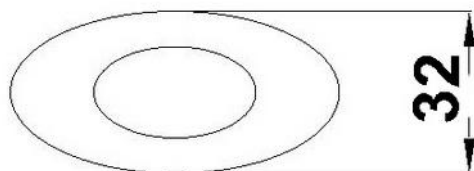

## ROBE HOOK

- **Code: OVEL04**
- **Superior Quality**
- **DR Brass Construction**
- **Polished Chrome**

[www.acsbathrooms.com.au](http://www.acsbathrooms.com.au)