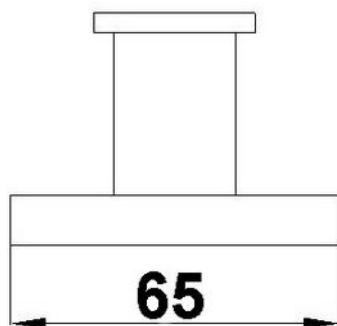

## ROBE HOOK

- **Code: OVEL04**
- **Superior Quality**
- **DR Brass Construction**
- **Polished Chrome**

[www.acsbathrooms.com.au](http://www.acsbathrooms.com.au)