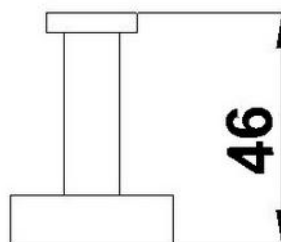

## ROBE HOOK

- **Code: OVEL04**
- **Superior Quality**
- **DR Brass Construction**
- **Polished Chrome**

[www.acsbathrooms.com.au](http://www.acsbathrooms.com.au)