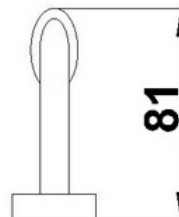

TOILET ROLL HOLDER

- Code: OVEL03
- Superior Quality
- DR Brass Construction
- Polished Chrome

www.acsbathrooms.com.au