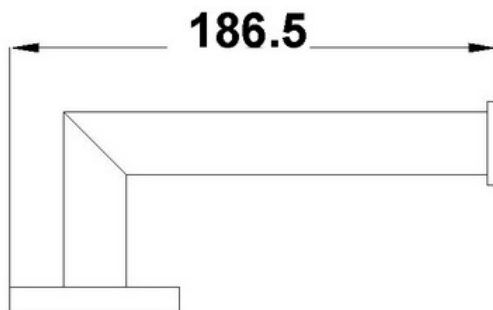

TOILET ROLL HOLDER

- Code: OVEL03
- Superior Quality
- DR Brass Construction
- Polished Chrome

www.acsbathrooms.com.au