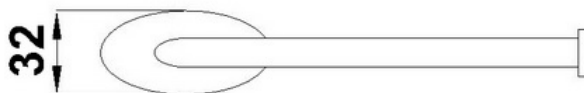

TOILET ROLL HOLDER

- Code: OVEL03
- Superior Quality
- DR Brass Construction
- Polished Chrome

www.acsbathrooms.com.au