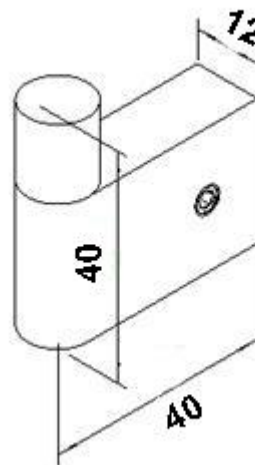

architetto
Designer Hardware

ROBE HOOK

- **Code: ICON08**
- **Superior Quality**
- **DR Brass Construction**
- **Polished Chrome**

SYDNEY

Woollahra

163 Edgecliff Road

Woollahra NSW 2025

T 02 9386 9809