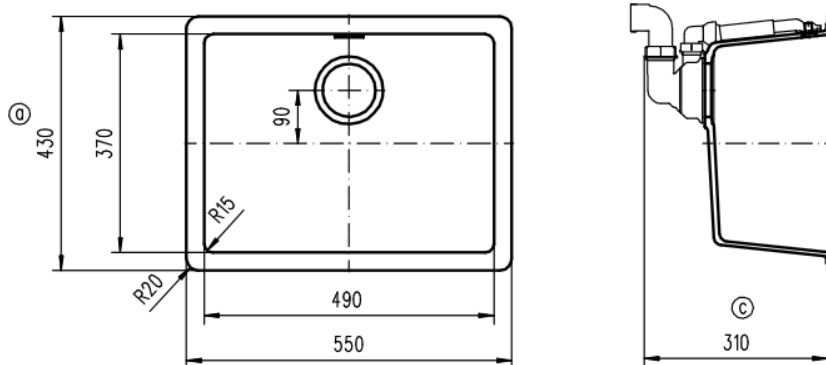

229 Swan Street

Richmond VIC 3121

T 03 9428 9996

SCHOCK NANOGRANITE SINK
UNDERMOUNT LARGE SINGLE BOWL
Overall Size – 550W x 430D x 200H mm
Bowl Sizes: 490W x 370D x 195H mm

- Code: GES-69B
- Undermount Large Single Bowl configuration
- Drop In/ Undermount Kitchen Sink
- Material - Reconstituted Stone
- Stone Colour
- Australian Standard (SAI)
- AS/NZS 3718:2003