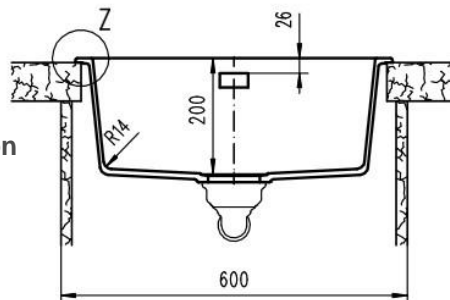

229 Swan Street

Richmond VIC 3121

T 03 9428 9996

SCHOCK NANOGRANITE SINK
UNDERMOUNT LARGE SINGLE BOWL
Overall Size – 550W x 430D x 200H mm
Bowl Sizes: 490W x 370D x 195H mm

- Code: GES-69B
- Undermount Large Single Bowl configuration
- Drop In/ Undermount Kitchen Sink
- Material - Reconstituted Stone
- Stone Colour
- Australian Standard (SAI)
- AS/NZS 3718:2003