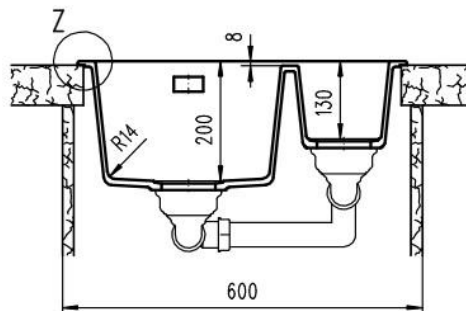

Chatswood
 Unit 36/28 Barcoo Street
 Chatswood NSW 2067
 T 02 9882 2044

MELBOURNE
 Richmond
 229 Swan Street
 Richmond VIC 3121
 T 03 9428 9996

**SCHOCK NANOGRANITE SINK
 1 & 1/3 BOWL**

Overall Size – 550W x 430D x 205H mm
**Bowl Sizes: 310W x 370D x 200H mm &
 152W x 370D x 130H mm**

- Code: GES-18B
- 1 & 1/3 Bowl configuration
- Drop In/ Undermount Kitchen Sink
- Material - Reconstituted Stone
- Stone Colour
- Australian Standard (SAI)
- AS/NZS 3718:2003