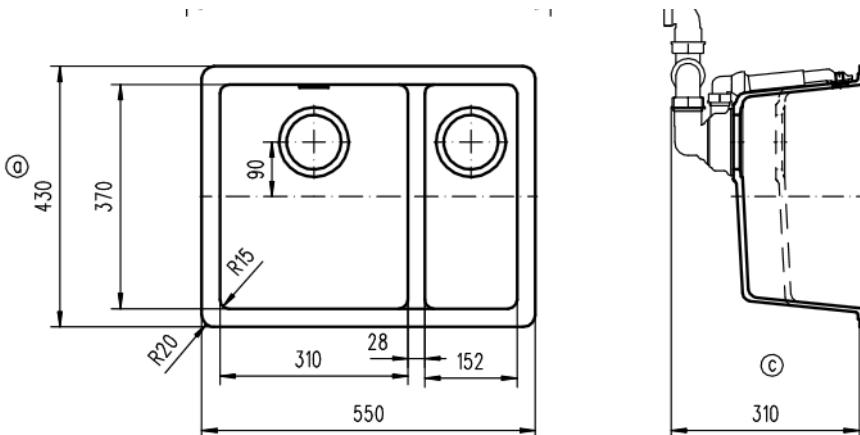

Chatswood
 Unit 36/28 Barcoo Street
 Chatswood NSW 2067
 T 02 9882 2044

MELBOURNE
 Richmond
 229 Swan Street
 Richmond VIC 3121
 T 03 9428 9996

**SCHOCK NANOGRANITE SINK
 1 & 1/3 BOWL**

Overall Size – 550W x 430D x 205H mm
**Bowl Sizes: 310W x 370D x 200H mm &
 152W x 370D x 130H mm**

- Code: GES-18B
- 1 & 1/3 Bowl configuration
- Drop In/ Undermount Kitchen Sink
- Material - Reconstituted Stone
- Stone Colour
- Australian Standard (SAI)
- AS/NZS 3718:2003