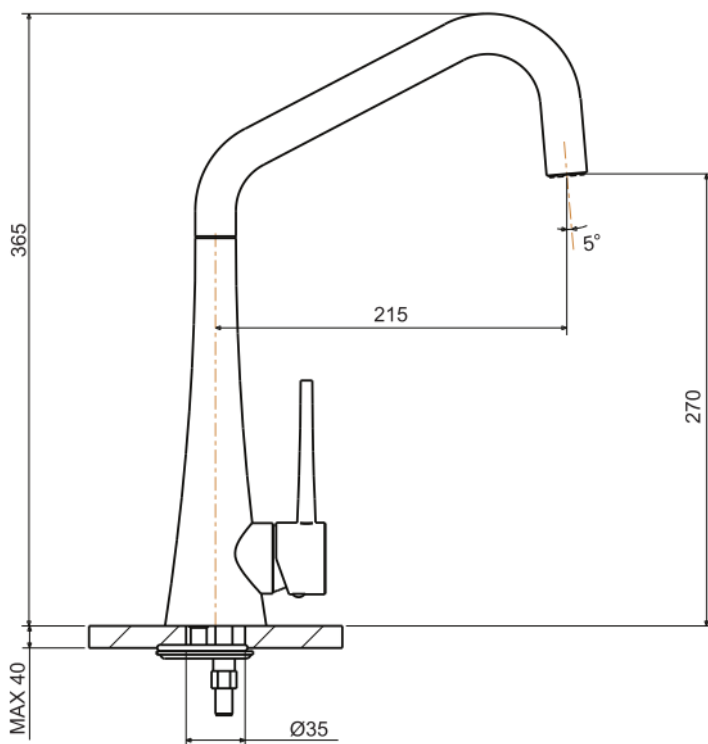

The heart of every home, your Kitchen
Enjoy the look and feel of our European Kitchen fittings and fixtures.
Designed and made to the highest International and Australian Standards.

SYDNEY

Woollahra

163 Edgecliff Road

Woollahra NSW 2025

T 02 9386 9809

Crows Nest

113A Willoughby Road

Crows Nest NSW 2065

T 02 9460 6111

MELBOURNE

Richmond

229 Swan Street

Richmond VIC 3121

T 03 9428 9996

QUEENSLAND

Fortitude Valley

Shop 2, 826 Ann Street

Fortitude Valley QLD 4006

T 07 3852 6363

- Code: GES-13
- Superior Quality
- DR Brass Construction
- Quality Chrome Plated Brass
- WELS Rating: 4 Star Flow Rate 6.5L.min
- Australian Standard (SAI)
- AS/NZS 3718:2003

WaterMark
LIC. WMKA00381
SAI GLOBAL

www.acsbathrooms.com.au