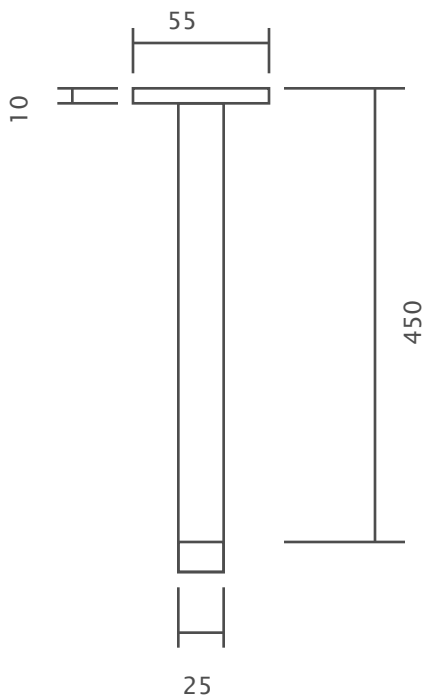

## CEILING RAIN SHOWER ARM SQUARE

- Code: G0039MB
- Superior Quality
- DR Brass Construction
- MATT BLACK
- Australian Standard (SAI)
- AS/NZS 3718:2003