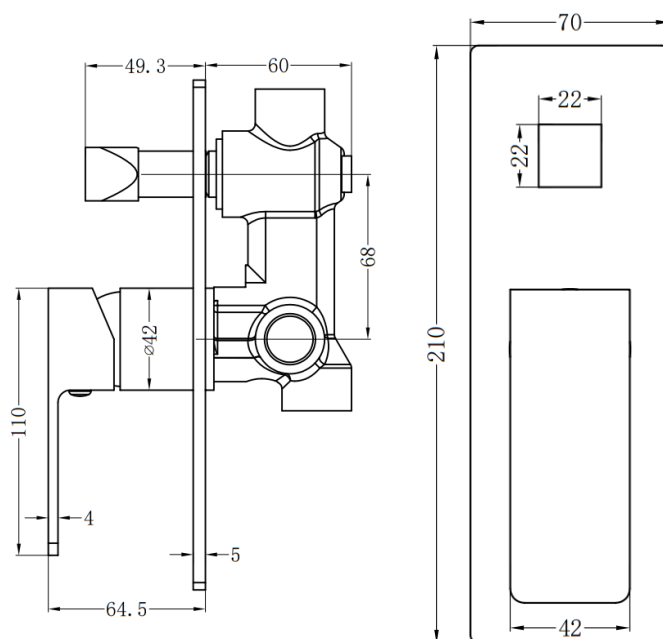

Chatswood NSW 2067

T 02 9882 2044

MELBOURNE

Richmond

229 Swan Street

Richmond VIC 3121

T 03 9428 9996

- Code: FOR-06MB
- Superior European Design
- Quality DR Brass Construction
- Matte Black
- WELS not required
- Australian Standard (SAI)
- AS/NZS 3718:2003
- 35mm ceramic disc cartridge can be adjusted to reduce water temperature and flow control settings, saving energy
- Shower mixer with quarter turn diverter defaults to bath spout
- Metal wall plate construction for longevity
- Incorporates brass lugs for ease of mounting
- Body inlets – 1/2 BSP female
- Suitable for mains pressure installation