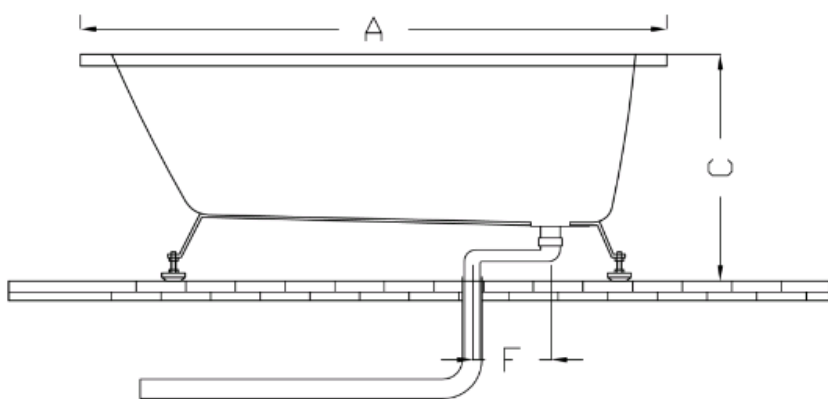

moda

VIVO CONCEALED ACRYLIC BATH

Our Beautiful
 Concealed Bath
 Series are
 constructed of
 8mm thick
 reinforced
 acrylic are non
 slip and smooth
 to the touch.

- Code: A-819
- 8mm Acrylic reinforced with fibreglass
- 10yr Warranty
- Smooth gloss white finish
- Non Slip
- Adjustable galvanised metal legs for levelling
- 1mtr 40mm Flexible waste hose for easy installation
- Galvanised supporting under carriage
- Net Weight Kgs – See table
- Australian Standard (SAI)
- AS/NZS 3718:2003

Model	A-819						Weight
Size	A	B	C	D	E	F	
	1500	750	600	300	375	200	28kg
	1700	750	600	300	375	200	31kg