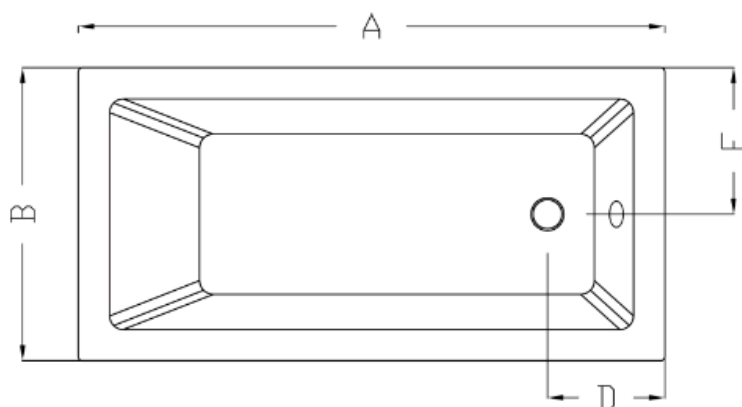

moda

VIVO CONCEALED ACRYLIC BATH

Our Beautiful
 Concealed Bath
 Series are
 constructed of
 8mm thick
 reinforced
 acrylic are non
 slip and smooth
 to the touch.

- Code: A-819
- 8mm Acrylic reinforced with fibreglass
- 10yr Warranty
- Smooth gloss white finish
- Non Slip
- Adjustable galvanised metal legs for levelling
- 1mtr 40mm Flexible waste hose for easy installation
- Galvanised supporting under carriage
- Net Weight Kgs – See table
- Australian Standard (SAI)
- AS/NZS 3718:2003

Model	A-819						Weight
Size	A	B	C	D	E	F	
	1500	750	600	300	375	200	28kg
	1700	750	600	300	375	200	31kg