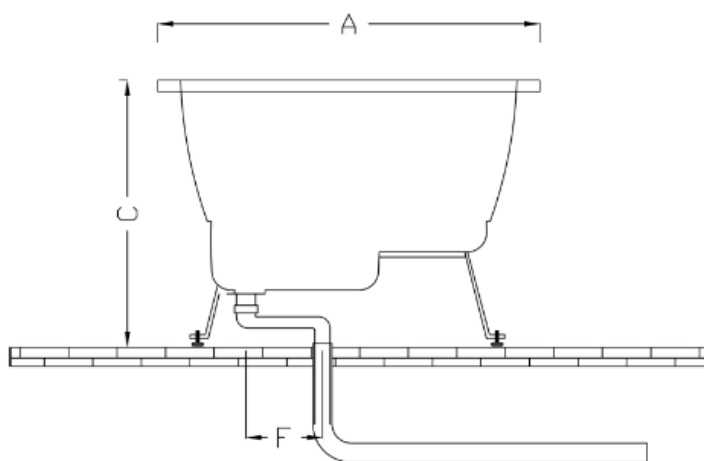

moda

BREVE CONCEALED ACRYLIC BATH

Our Beautiful
 Concealed Bath
 Series are
 constructed of
 8mm thick
 reinforced
 acrylic are non
 slip and smooth
 to the touch.

- Code: A-810
- 8mm Acrylic reinforced with fibreglass
- 10yr Warranty
- Smooth gloss white finish
- Non Slip
- Adjustable galvanised metal legs for levelling
- 1mtr 40mm Flexible waste hose for easy installation
- Galvanised supporting under carriage
- Net Weight Kgs – See table
- Australian Standard (SAI)
- AS/NZS 3718:2003

Model	A-810					
	A	B	C	D	E	F
	1000	750	700	375	240	200

Weight
25kg