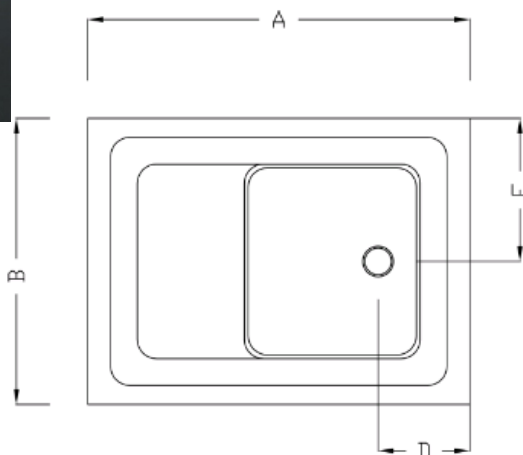

moda

BREVE CONCEALED ACRYLIC BATH

Our Beautiful
 Concealed Bath
 Series are
 constructed of
 8mm thick
 reinforced
 acrylic are non
 slip and smooth
 to the touch.

- Code: A-810
- 8mm Acrylic reinforced with fibreglass
- 10yr Warranty
- Smooth gloss white finish
- Non Slip
- Adjustable galvanised metal legs for levelling
- 1mtr 40mm Flexible waste hose for easy installation
- Galvanised supporting under carriage
- Net Weight Kgs – See table
- Australian Standard (SAI)
- AS/NZS 3718:2003

Model	A-810					
	A	B	C	D	E	F
	1000	750	700	375	240	200

Weight
25kg